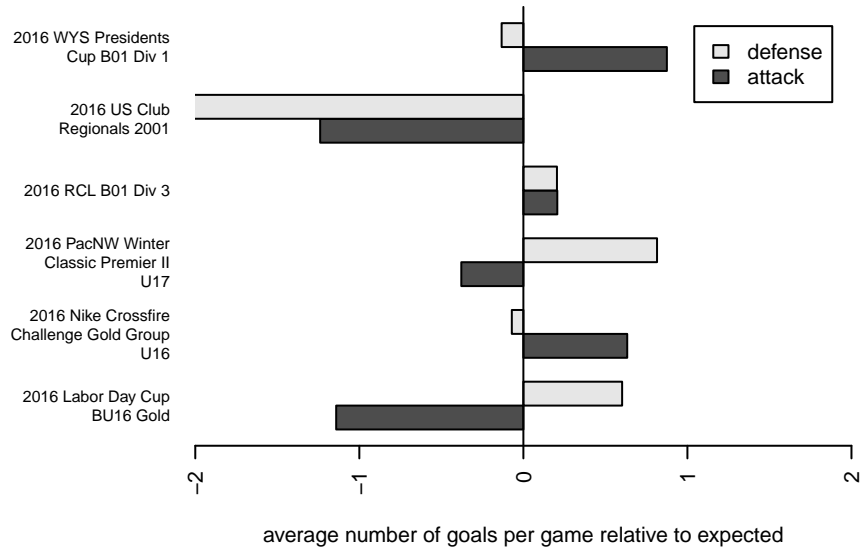

Kitsap Alliance FC Red B01

Kitsap Alliance FC
 Silverdale, WA
 B01 total strength=1556
 attack=12.63 defense=14.9
 fall league = RCL B01 Div 3
 notes= Krug 2016

alt names used:
 KITSAP ALLIANCE B01 KRUG
 KITSAP ALLIANCE FC B01 A (WA)
 Kitsap Alliance FC B01 A
 KAFC B01 Krug
 Kitsap Alliance FC B01 A

Venues played:
 2016 US Club Regionals 2001
 2016 Nike Crossfire Challenge Gold Group U16
 2016 Labor Day Cup BU16 Gold
 2016 RCL B01 Div 3
 2016 PacNW Winter Classic Premier II U17
 2016 WYS Presidents Cup B01 Div 1

**attack and defense variance (black dot)
relative to other teams
and top 10 in region**

**attack and defense rating
relative to others at age
and all opponents in last 13 months**

Performance relative to 13 month average