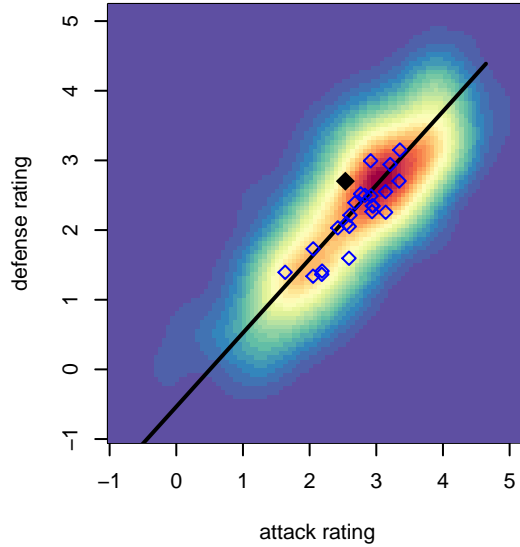

Kitsap Alliance FC Red B01

Kitsap Alliance FC
 Silverdale, WA
 B01 total strength=1556
 attack=12.63 defense=14.9
 fall league = RCL B01 Div 3
 notes= Krug 2016

alt names used:
 KITSAP ALLIANCE B01 KRUG
 KITSAP ALLIANCE FC B01 A (WA)
 Kitsap Alliance FC B01 A
 KAFC B01 Krug
 Kitsap Alliance FC B01 A

**attack and defense variance (black dot)
relative to other teams
and top 10 in region**

**attack and defense rating
relative to others at age
and all opponents in last 13 months**

Performance relative to 13 month average