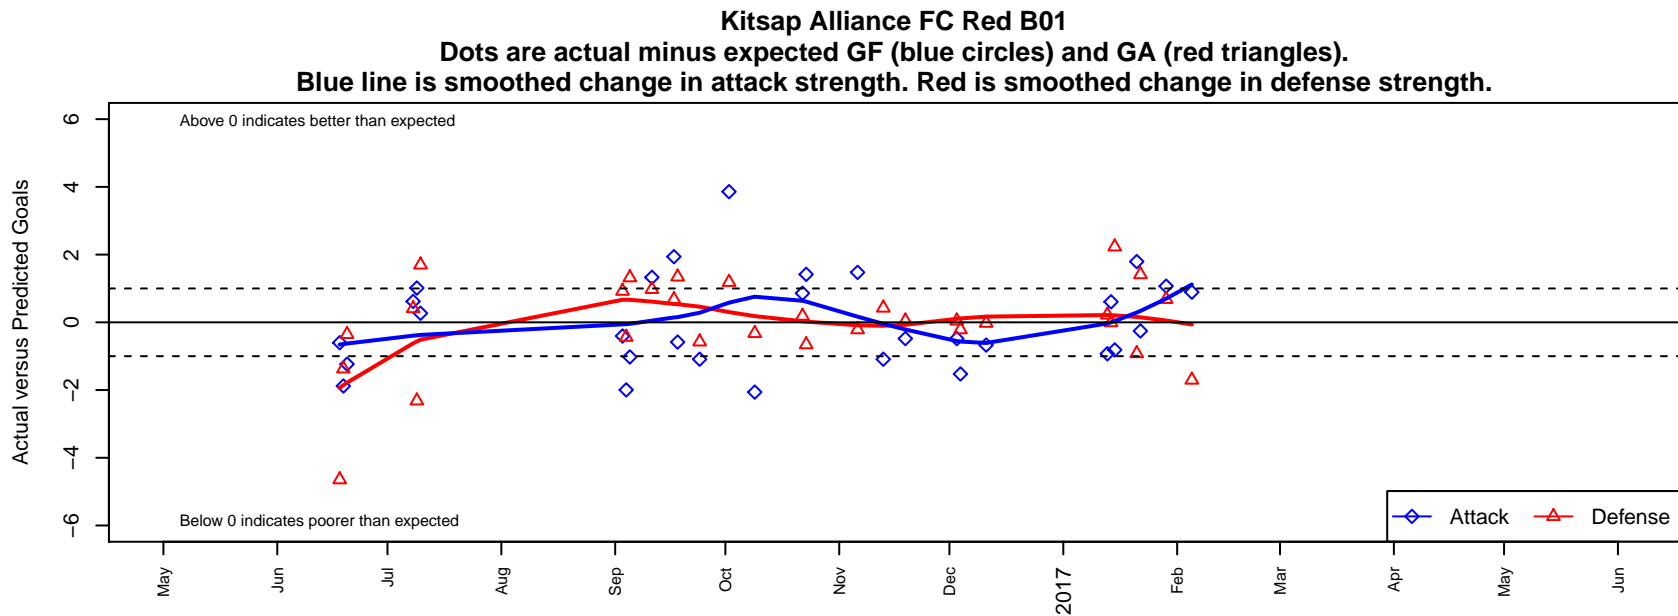

Kitsap Alliance FC Red B01

Kitsap Alliance FC
 Silverdale, WA
 B01 total strength=1556
 attack=12.63 defense=14.9
 fall league = RCL B01 Div 3
 notes= Krug 2016

alt names used:
 KITSAP ALLIANCE B01 KRUG
 KITSAP ALLIANCE FC B01 A (WA)
 Kitsap Alliance FC B01 A
 KAFC B01 Krug
 Kitsap Alliance FC B01 A

**attack and defense variance (black dot)
relative to other teams
and top 10 in region**

**attack and defense rating
relative to others at age
and all opponents in last 13 months**

Performance relative to 13 month average