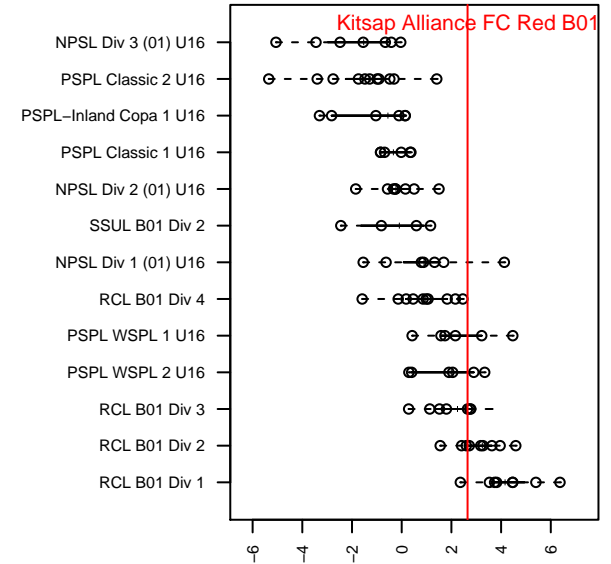

Kitsap Alliance FC Red B01

Kitsap Alliance FC
 Silverdale, WA
 B01 total strength=1556
 attack=12.63 defense=14.9
 fall league = RCL B01 Div 3
 notes= Krug 2016

alt names used:
 KITSAP ALLIANCE B01 KRUG
 KITSAP ALLIANCE FC B01 A (WA)
 Kitsap Alliance FC B01 A
 KAFC B01 Krug
 Kitsap Alliance FC B01 A

**attack and defense variance (black dot)
relative to other teams
and top 10 in region**

**attack and defense rating
relative to others at age
and all opponents in last 13 months**

Performance relative to 13 month average