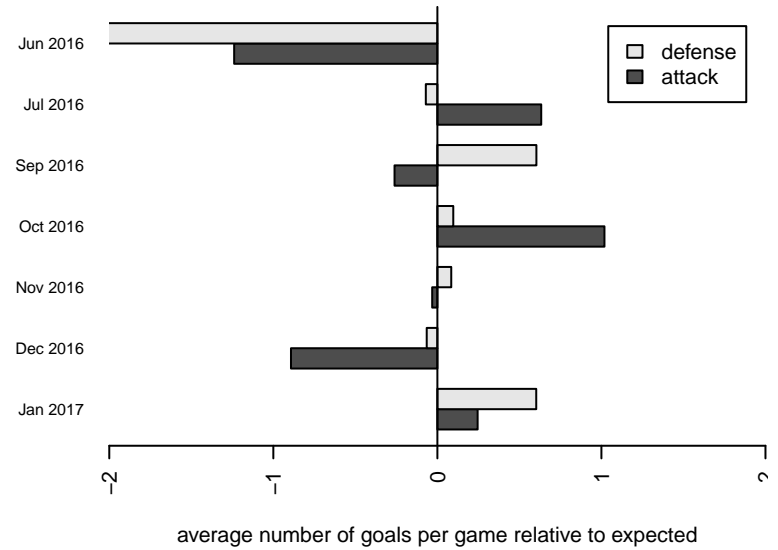

Performance relative to 13 month average